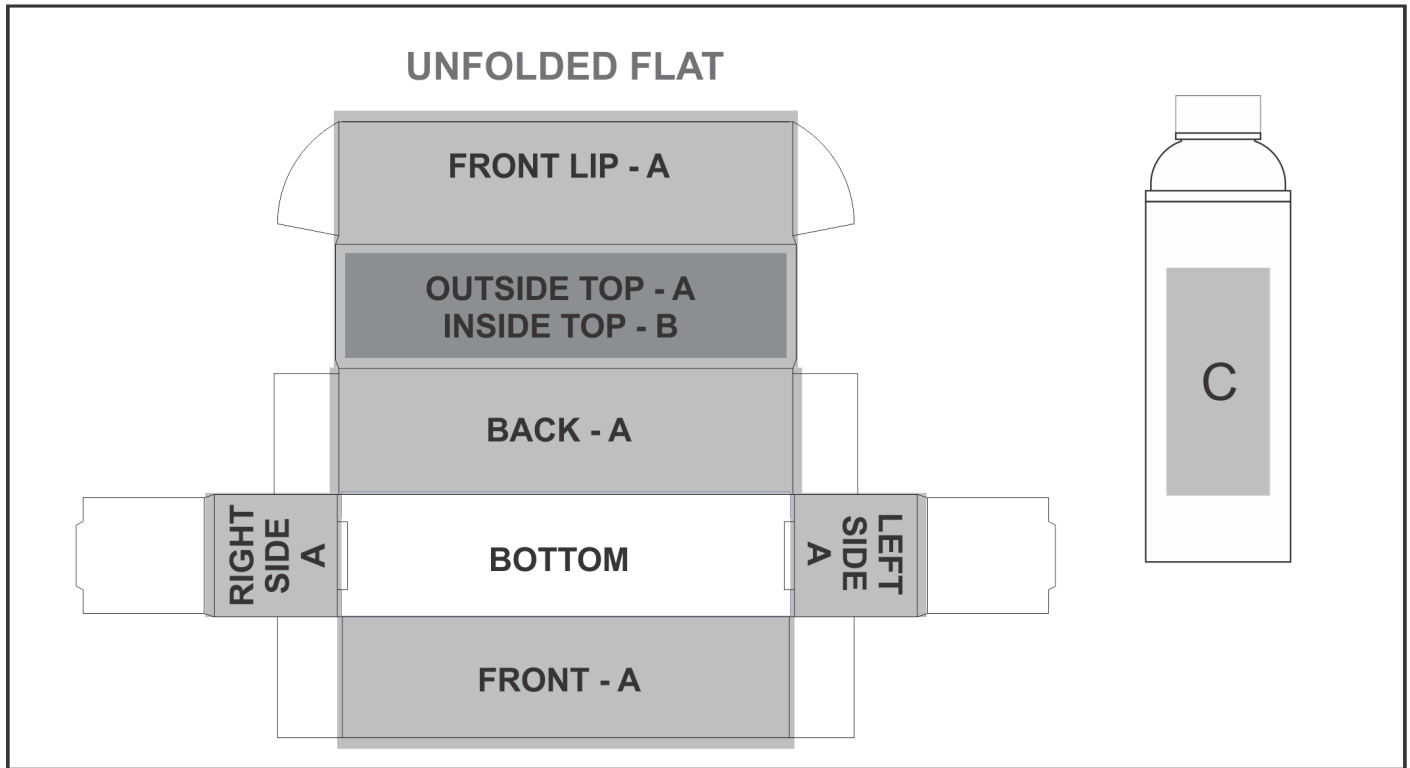

GF-KS-876-B

Kork Bottle in Bianca Custom Gift Box

Need to know:

- Includes 1-Position Direct Print on Box AND - Includes 1-Colour, 1-Position Screen Wrap (setup fee applies)
- **Please Note:** Due to the nature of the printing process, any white in a logo cannot be branded and we cannot guarantee an exact colour match as the box has a matt finish. The nature and inconsistency of the pre-cut boards may create a 1-3mm of unbranded space on the front lip and imperfections may be found within the print. Large solid coverage prints are not recommended, if large solid coverage is required, it is recommended on kraft boxes as imperfections are less noticeable.
- Texture of artwork will affect the print.

Branding Options:

Position B

1. Digital Custom Packaging (DCP-CHG-2)
Full Colour
Size: 258mm wide x 62mm high

Position A

1. Digital Custom Packaging (DCP-CHG-2)
Full Colour
Size: 436,5mm wide x 364,5mm high

Position C

1. Screen Print (SB)
1 Colour
Size: 50mm wide x 110mm high